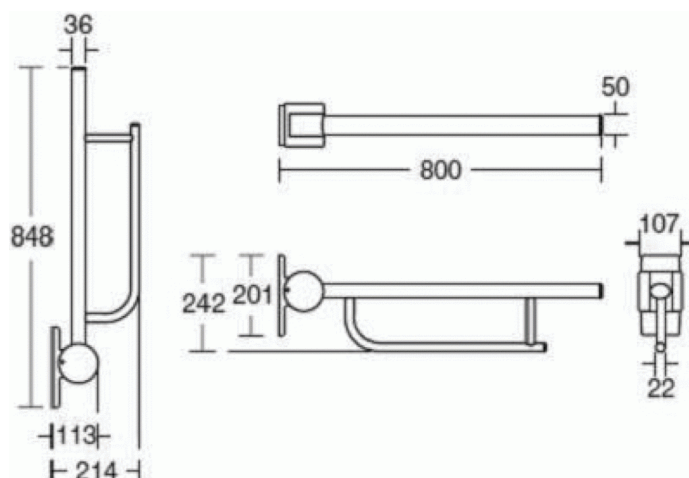

CONTOUR 21

Hinged support arm, 80 cm

Hinged support arm, 80 cm

Contour 21 grab rails

A comprehensive range of grab rails for use where facilities for people with disabilities or infirmities must be provided

35 mm tube

5 colour finishes

Concealed fixing

VARIANTS

Hinged support arm, 65 cm	S6361
Hinged support arm, 80 cm	S6361

REQUIRED

Toilet roll holder for hinged support arm	S6363
---	-------

FINISHES*